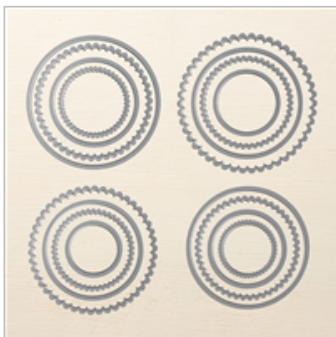

146623

\$25.00

1-1/2" (3.8 Cm) Circle  
Punch

138299

\$16.00

Layering Circle  
Framelits Dies

141705

\$35.00

Silver 3/8" Metallic-  
Edge Ribbon

144213

\$7.00

Silver Baker'S Twine

145569

\$4.00

Flirty Flamingo  
Classic Stampin' Pad

147052