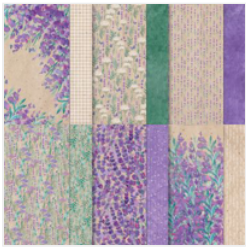

Supply List

Jul 3, 2024

Linda Schnabel

262-334-1009

lindaluvs2stamp@aol.com

www.lindaluvs.stampinup.net

Perennial
Lavender 12" X
12" (30.5 X 30.5
Cm) Designer
Series Paper -
162593

Price: \$12.50

Perennial Postage
Dies - 162607

Price: \$33.00

Painted Lavender
Dies - 162596

Price: \$32.00

Purple Fine
Shimmer Gems -
162611

Price: \$8.00