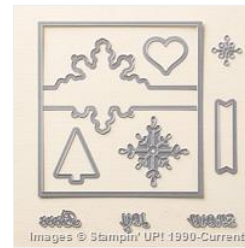

Price: \$25.95

Watercolor Winter  
Too Photopolymer  
Stamp Set -  
136819

Price: \$11.95

Holiday Invitation  
Photopolymer  
Stamp Set -  
135074

Price: \$21.95

Snowflake Card  
Thinlits Dies -  
135855

Price: \$32.95