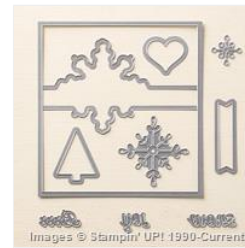

Supply List

Feb 28, 2024

Amy Koenders

470-244-1687

amy@stampwithamyk.com

www.stampwithamyk.com

Letterpress Winter
Photopolymer
Stamp Set -
135143

Price: \$25.95

Watercolor Winter
Too Photopolymer
Stamp Set -
136819

Price: \$11.95

Holiday Invitation
Photopolymer
Stamp Set -
135074

Price: \$21.95

Snowflake Card
Thinlits Dies -
135855

Price: \$32.95

Rhinestone Basic
Jewels - 119246