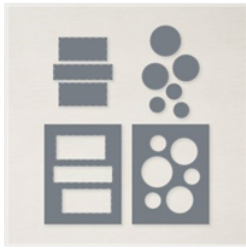

Supply List

Jun 13, 2021

Jackie Beers

jackie@jackiebeers.com

Bluelinestamping.com

[Picture This Dies - 155559](#)

Price: \$34.00

[Sweet Symmetry 12" X 12" \(30.5 X 30.5 Cm\) Designer Series Paper - 155605](#)

Price: \$11.50

[Layering Circles Dies - 151770](#)

Price: \$35.00

[Snail Dies - 154327](#)

Sale: \$15.00

Price: ~~\$30.00~~

[Wrapped Bouquet Cling Stamp Set - 154550](#)

Price: \$22.00