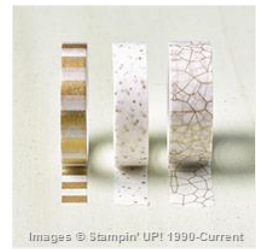

[Wonderland Clear-Mount Stamp Set - 140365](#)

Price: \$17.00

[Peaceful Pines Photopolymer Stamp Set - 139728](#)

Price: \$26.00

[Winter Wonderland Specialty Designer Series Paper - 139588](#)

Price: \$13.00