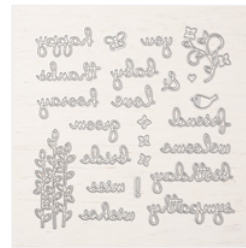

Supply List

Sep 8, 2024

Ann Murray

815-529-4663

Ann@MurrayStampsINK.com

MurrayStampsInk.com

[Do The Impossible Cling Stamp Set - 151660](#)

[Coastal Weave 3D Embossing Folder - 151503](#)

[Tailored Tag Punch - 145667](#)

[Well Written Dies - 148534](#)

[Basic Black 8-1/2" X 11" Cardstock - 121045](#)

[Whisper White 8-1/2" X 11" Thick Cardstock - 140272](#)

[Perennial Essence 12" X 12" \(30.5 X 30.5 Cm\) Vellum Cardstock - 149101](#)