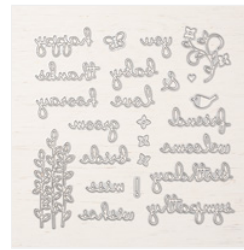

Supply List

Apr 1, 2020

Ann Murray

815-529-4663

amgassman@sbcglobal.net

MurrayStampsInk.com

Do The Impossible
Cling Stamp Set -
151660

Coastal Weave 3D
Embossing Folder
- 151503

Tailored Tag
Punch - 145667

Well Written Dies -
148534

Basic Black 8-1/2"
X 11" Cardstock -
121045

Whisper White 8-
1/2" X 11" Thick
Cardstock -
140272

Perennial Essence
12" X 12" (30.5 X
30.5 Cm) Vellum
Cardstock -
149101