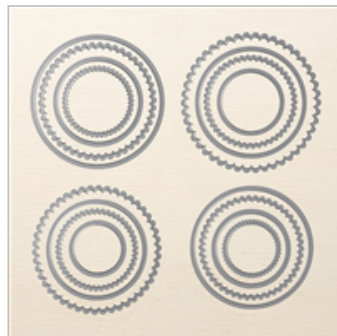

\$18.00

Layering Circle
Framelits Dies

141705

\$35.00

Fabulous Flamingo
Photopolymer Stamp
Set

143758

\$21.00

Whole Lot Of Lovely
Designer Series
Paper