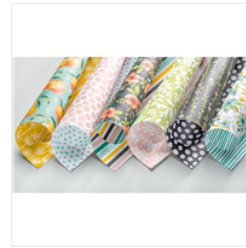

Supply List

May 26, 2020

Diane Squires
770-596-3723

diane@stampandembellish.com
www.stampandembellish.com

[Cat Punch - 144666](#)

Price: \$18.00

[Layering Circles Dies - 141705](#)

Price: \$35.00

[Fabulous Flamingo Photopolymer Stamp Set - 143758](#)

Price: \$21.00

[Whole Lot Of Lovely Designer Series Paper - 144110](#)

Price: \$11.00

[Linen Thread - 104199](#)

Price: \$5.00

[Powder Pink 8-1/2" X 11" Cardstock - 144244](#)