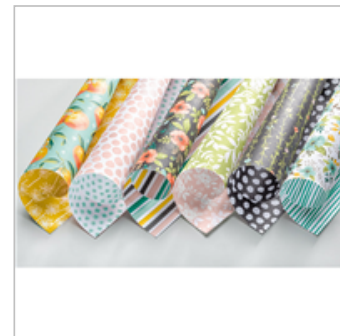

\$18.00

Layering Circle
Framelits Dies

141705

\$35.00

Fabulous Flamingo
Photopolymer Stamp
Set

143758

\$21.00

Whole Lot Of Lovely
Designer Series
Paper