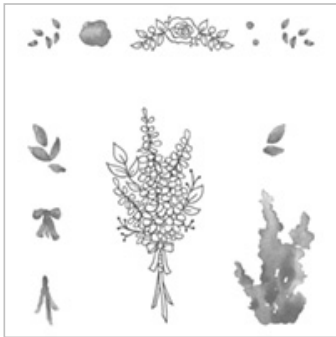

Supply List

Feb 25, 2020

Place Order

twcntry@aol.com

[Lots Of Lavender Photopolymer Stamp Set](#)

[Set](#)
147194
\$0.00

[Amazing You Clear-Mount Stamp Set](#)

147215
\$0.00

[Fresh Fig 8-1/2" X 11" Cardstock](#)

144242
\$8.50

[Rich Razzleberry 8-1/2" X 11" Cardstock](#)

115316
\$8.75

[Whisper White 8-1/2" X 11" Cardstock](#)

100730
\$9.75

[Crumb Cake 8-1/2" X 11" Cardstock](#)

120953
\$8.75