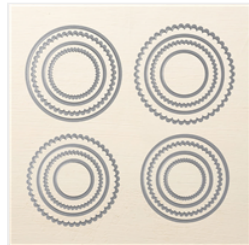

Price: \$11.00

Petal Promenade
8-1/2" X 11"
Cardstock Pack -
146908

Price: \$8.50

Mossy Meadow
Classic Stampin'
Pad - 147111

Price: \$8.00

Iridescent Sequin
Assortment -
144212

Price: \$5.00

Big Shot - 143263

Price: \$110.00

Layering Circles
Dies - 141705

Price: \$35.00

Stitched Shapes
Dies - 145372

Price: \$30.00

Stampin'
Dimensionals -
104430

Price: \$4.25

Fine-Tip Glue Pen
- 138309