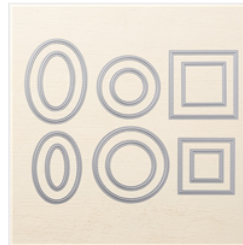

Price: \$11.00

Petal Promenade
8-1/2" X 11"
Cardstock Pack -
146908

Price: \$8.50

Mossy Meadow
Classic Stampin'
Pad - 147111

Price: \$8.00

Iridescent Sequin
Assortment -
144212

Price: \$5.00

Big Shot - 143263

Price: \$110.00

Layering Circles
Dies - 141705

Price: \$35.00

Stitched Shapes
Dies - 145372

Price: \$30.00

Stampin'
Dimensionals -
104430

Price: \$4.25

Fine-Tip Glue Pen
- 138309