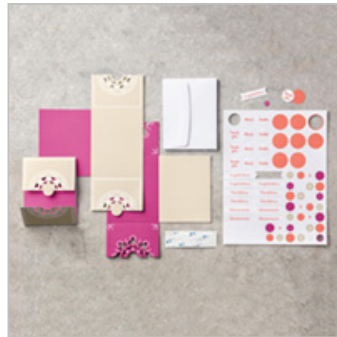

[Set](#)

147194

\$0.00

Supply List

Oct 19, 2018

Tami White
tami@stampwithtami.com
www.stampwithtami.com

[Party Pandas Clear-Mount Stamp Set](#)

147221
\$0.00