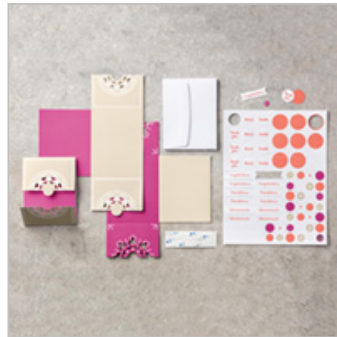

[Set](#)

147194

\$0.00

Supply List

Jul 23, 2018

Tami White
tami@stampwithtami.com
www.stampwithtami.com

Party Pandas Clear-Mount Stamp Set

147221
\$0.00