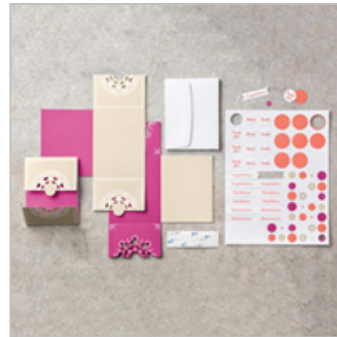

tami@stampwithtami.com

www.stampwithtami.com

[Party Pandas Clear-Mount Stamp Set](#)

147221

\$0.00

[Mixed Medallions Card Kit](#)

147183

\$0.00