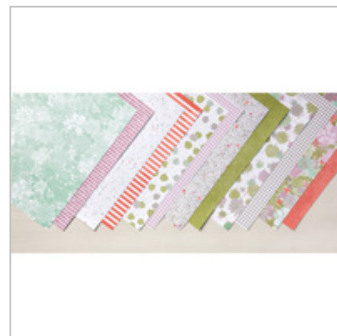

Kraft 12" X 12" (30.5  
X 30.5 Cm) Cardstock

133674

\$7.00

Calypso Coral 8-1/2"  
X 11" Cardstock

122925

\$8.00

Succulent Garden  
Designer Series  
Paper

142778

\$11.00

Blushing Bride  
Classic Stampin' Pad

131172

\$6.50

Calypso Coral Classic  
Stampin' Pad

126983

\$6.50