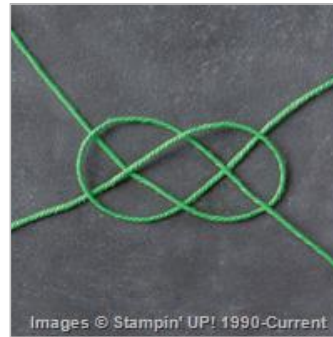

Elizabeth Gross

lillylovespaper@gmail.com

lillylovespaper.blogspot.com.au

[Night Of Navy Classic Stampin' Pad](#)

126970

\$11.50

[Night Of Navy A4 Cardstock](#)

106577

\$14.00

[Cucumber Crush Thick Baker's Twine](#)

141662

\$6.25

[Night Of Navy Solid Baker's Twine](#)

141684

\$5.25

[Cucumber Crush 5/8" \(1.6 Cm\) Mini Striped Ribbon](#)