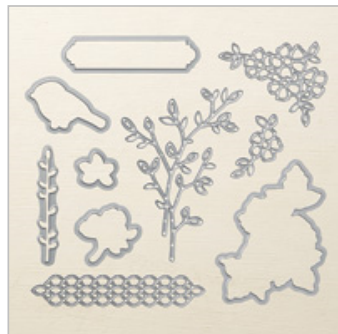

Jul 23, 2019

Place Order

joanneewade@hotmail.com

[Gold Stampin'
Emboss Powder](#)

109129

£5.50

[Petals & More Thinlits
Dies](#)

145655