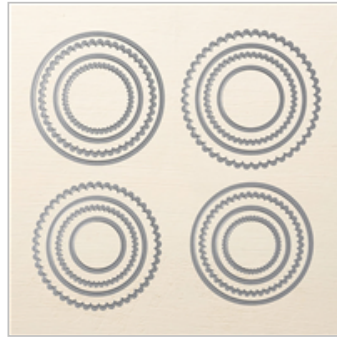

Layering Circles Dies

141705
$35.00