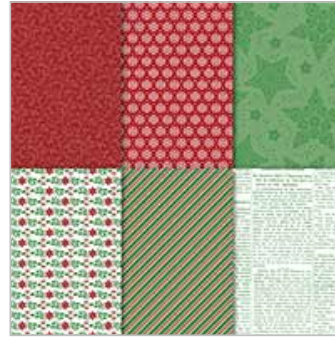

\$49.50

[Big Shot](#)

143263

\$110.00

[Dashing Along Designer Series Paper](#)

149903

\$11.00

[Burlap Clear-Mount Stamp Set](#)