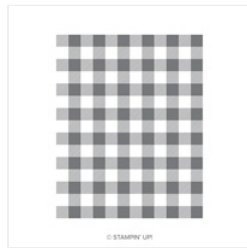

Supply List

May 16, 2022

Place Order

joanneewade@hotmail.com

Mistletoe Season
Photopolymer
Stamp Set -
146768

Price: £16.00

Buffalo Check
Clear-Mount
Stamp Set -
147794

Price: £14.00

Buffalo Check
Wood-Mount
Stamp Set -
147797

Price: £19.00

Real Red A4
Cardstock -
106578

Price: £8.75

Whisper White A4
Cardstock -
106549

Price: £9.00

Real Red Classic
Stampin' Pad -
147084

Price: £7.50