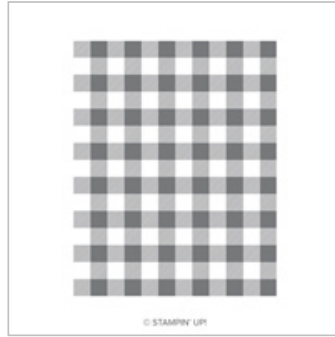

# Supply List

Dec 13, 2018

Place Order

[joanneewade@hotmail.com](mailto:joanneewade@hotmail.com)

Mistletoe Season  
Photopolymer Stamp

Set

146768

£16.00

Buffalo Check Clear-  
Mount Stamp Set

147794

£14.00

Buffalo Check Wood-  
Mount Stamp Set

147797

£19.00

Real Red A4  
Cardstock

106578