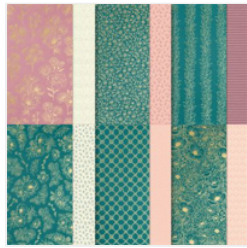

Forever Love 12"  
X 12" (30.5 X 30.5  
Cm) Specialty  
Designer Series  
Paper - 162573

Layered Florals 3D  
Embossing Folder  
- 162935

Gold Foil Sheets -  
132622

Pastel Adhesive-  
Backed Sequins -  
160387