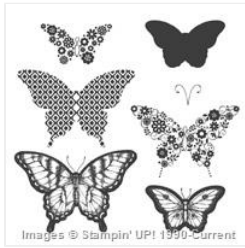

Supply List

Dec 14, 2024

Angela Lovel

+61 413 750 538

angelaspaperarts@outlook.com

<http://angelaspaperarts.blogspot.com>

[Papillon Potpourri](#)

[Clear-Mount](#)

[Stamp Set -](#)

[123759](#)

Price: $26.00