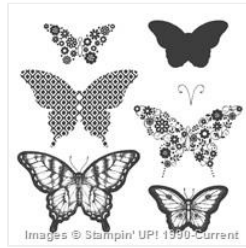

[Papillon Potpourri](#)

[Wood-Mount](#)

[Stamp Set -](#)

[132058](#)

Price: $33.00