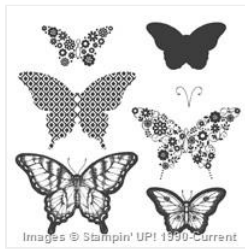

Papillon Potpourri
Wood-Mount
Stamp Set -
132058

Price: $33.00