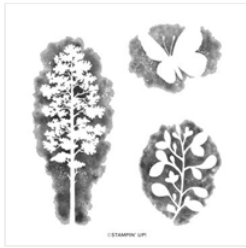

Supply List

Jul 3, 2022

Barb Brimhall

360-713-7153

barb@bzbstamper.com

<http://bzbstamper.com>

Amazing
Silhouettes Cling
Stamp Set -
157814

Happy & Heartfelt
Cling Stamp Set
(English) - 158005

Calypso Coral
Classic Stampin'
Pad - 147101

Basic White 8-1/2"
X 11" Cardstock -
159276

Sahara Sand 8-1/2"
X 11" Cardstock -
121043

Soft Succulent 8-1/2"
X 11" Cardstock -
155776

Calypso Coral 8-1/2"
X 11" Cardstock -
122925