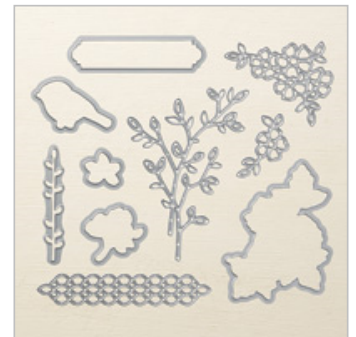

Sahara Sand 8-1/2" X
11" Cardstock

121043

\$8.50

Whisper White 8-1/2"
X 11" Cardstock

100730

\$9.75

Galvanized Metallic
Paper

147805

\$5.00

Country Lane 12" X
12" (30.5 X 30.5 Cm)

Designer Series

Paper

147804

\$11.00

Big Shot

143263

\$110.00

Layering Ovals
Framelits Dies

141706

\$35.00

Petals & More Thinlits
Dies

145655

\$34.00

Supply List