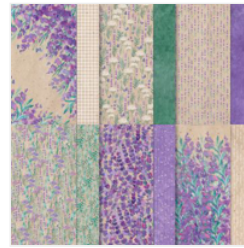

Supply List

Jul 1, 2024

Linda Schnabel

262-334-1009

lindaluvs2stamp@aol.com

www.lindaluvs.stampinup.net

Perennial
Lavender Suite
Collection
(English) - 162613

Price: \$126.50

Perennial Postage
Bundle (English) -
162608

Price: \$51.25

Perennial
Lavender 12" X
12" (30.5 X 30.5
Cm) Designer
Series Paper -
162593

Price: \$12.50

Paper Butterfly
Accents - 162612

Price: \$8.00