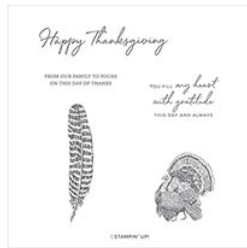

Supply List

Sep 24, 2020

France "Frenchie" Martin

936-646-2070

frenchiestamps@hotmail.com

<http://www.frenchiestamps.com>

[Gather Together
Photopolymer
Stamp Set -
150589](#)

[Day of Thanks
Cling Stamp Set -
150574](#)