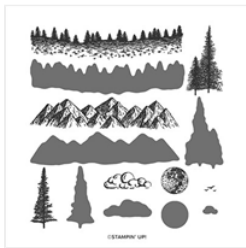

Supply List

Jul 16, 2020

Lisa Ann Bernard

(707) 513-7718

lisa@queenbcreations.net

<http://www.queenbcreations.net>

[Mountain Air Photopolymer Stamp Set - 151610](#)

Price: $20.00