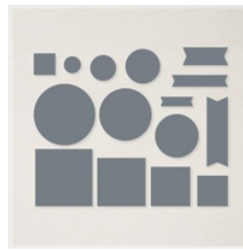

Stylish Shapes
Dies - 159183

Price: $30.00