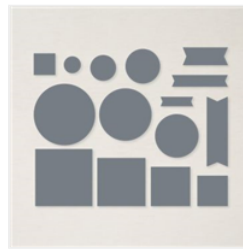

Supply List

Mar 4, 2024

Tracy Bradley

tracy@stampingwithtracy.com

www.stampingwithtracy.com

Cup Of Tea
Photopolymer
Stamp Set
(English) - 158661

Price: \$23.00

Butterfly Kisses 6"
X 6" (15.2 X 15.2
Cm) Designer
Series Paper -
159112

Sale: \$4.80

Price: \$12.00

Stylish Shapes
Dies - 159183

Price: \$30.00

Timeworn Type 3D
Embossing Folder
- 156505

Price: \$11.00

Fern 3D
Embossing Folder
- 158804

Price: \$10.00