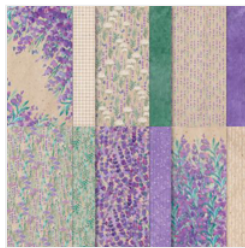

Supply List

Mar 5, 2024

Tracy Bradley

tracy@stampingwithtracy.com

www.stampingwithtracy.com

Charming Sentiments Photopolymer Stamp Set (English) - 159985
Price: \$23.00

Perennial Lavender 12" X 12" (30.5 X 30.5 Cm) Designer Series Paper - 162593
Price: \$12.50

Thoughtful Expressions Dies - 162821
Price: \$37.00

Stampin' Cut & Emboss Machine - 149653
Price: \$128.00

Pretty Peacock 8-1/2" X 11" Cardstock - 150880
Price: \$10.00

Lost Lagoon 8-1/2" X 11" Cardstock - 133679
Price: \$10.00