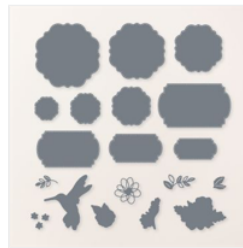

Supply List

Mar 5, 2024

Tracy Bradley

tracy@stampingwithtracy.com

www.stampingwithtracy.com

Charming Sentiments Photopolymer Stamp Set (English) - 159985
Price: \$23.00

Perennial Lavender 12" X 12" (30.5 X 30.5 Cm) Designer Series Paper - 162593
Price: \$12.50

Thoughtful Expressions Dies - 162821
Price: \$37.00

Stampin' Cut & Emboss Machine - 149653
Price: \$128.00

Pretty Peacock 8-1/2" X 11" Cardstock - 150880
Price: \$10.00

Lost Lagoon 8-1/2" X 11" Cardstock - 133679
Price: \$10.00