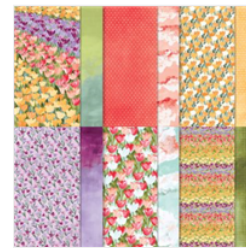

# Supply List

Aug 12, 2022

Glenda Calkins

616-340-2406

[glenda@thestampcamp.com](mailto:glenda@thestampcamp.com)

<https://www.stampinup.com?demoid=2210187>

Flowering Tulips  
Photopolymer  
Stamp Set  
(English) - 157672

Celebrating You  
Cling Stamp Set  
(English) - 158028

Tasteful Labels  
Dies - 152886

Flowering Fields  
12" X 12" (30.5 X  
30.5 Cm) Designer  
Series Paper -  
157670

Basic White 8-1/2"  
X 11" Thick  
Cardstock -  
159229