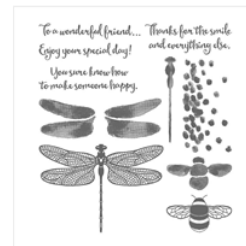

Price: \$12.00

Lovely Lipstick
Classic Stampin'
Pad - 147140

Price: \$10.25

Detailed Dragonfly
Thinlits Dies -
142749

Price: \$42.00

Dragonfly Dreams
Photopolymer
Stamp Set -
142924

Price: \$27.00

1" (2.5 Cm) Circle
Punch - 119868

Price: \$18.00

1-1/4" (3.2 Cm)
Circle Punch -
119861

Price: \$22.00

Pearl Basic Jewels
- 144219

Price: \$8.25

Share What You
Love Artisan
Pearls - 146927

Price: \$8.25

Big Shot
Embossing Mats -
146327