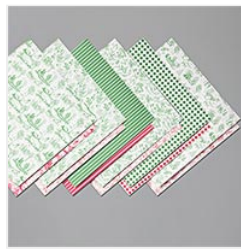

# Supply List

Aug 8, 2020

Peggy Noe

[peggy@prettypapercards.com](mailto:peggy@prettypapercards.com)

<http://prettypapercards.com>

[Perfectly Plaid  
Photopolymer  
Stamp Set \(En\) -  
149418](#)

Price: \$17.00

[Very Vanilla 8-1/2"  
X 11" Cardstock -  
101650](#)

Price: \$9.75

[Toile Tidings  
Designer Series  
Paper - 150432](#)

Price: \$11.50

[Lovely Lipstick  
Classic Stampin'  
Pad - 147140](#)

Price: \$7.50

[Everyday Label  
Punch - 144668](#)

Price: \$18.00

[Detailed Trio  
Punch - 146320](#)

Price: \$20.00

[Lovely Lipstick 1/8"  
\(3.2 Mm\)  
Grosgrain Ribbon -  
146952](#)

Price: \$6.00

[Toile Tidings  
Glitter Enamel  
Dots - 150433](#)