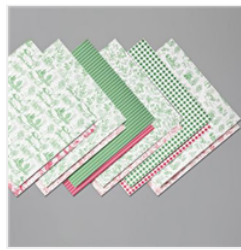

Supply List

Jul 23, 2024

Peggy Noe

peggy@prettypapercards.com

<http://prettypapercards.com>

Perfectly Plaid
Photopolymer
Stamp Set (En) -
149418

Price: \$17.00

Very Vanilla 8-1/2"
X 11" Cardstock -
101650

Price: \$13.00

Toile Tidings
Designer Series
Paper - 150432

Price: \$11.50

Lovely Lipstick
Classic Stampin'
Pad - 147140

Price: \$7.50

Everyday Label
Punch - 144668

Price: \$18.00

Detailed Trio
Punch - 146320

Price: \$20.00

Lovely Lipstick 1/8"
(3.2 Mm)
Grosgrain Ribbon -
146952

Price: \$6.00

Toile Tidings
Glitter Enamel
Dots - 150433

Price: \$8.00

Multipurpose
Liquid Glue -
110755

Price: \$6.00

Tear & Tape
Adhesive - 138995