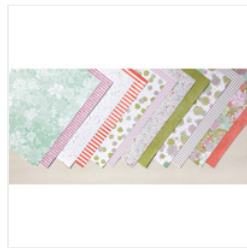

Supply List

May 25, 2020

Kimberly Van Diepen

719-360-1242

stampinbythesea@me.com

www.stampinbythesea.com

[High Tide Photopolymer Stamp Set - 143006](#)

Price: \$26.00

[Succulent Garden Designer Series Paper - 142778](#)

Price: \$11.00

[Whisper White 8-1/2" X 11" Cardstock - 100730](#)

Price: \$9.75

[Whisper White 8-1/2" X 11" Thick Cardstock - 140272](#)

Price: \$8.25

[Stitched Shapes Dies - 145372](#)