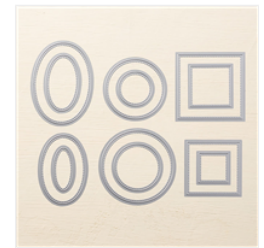

[Succulent Garden Designer Series Paper - 142778](#)

Price: \$11.00

[Whisper White 8-1/2" X 11" Cardstock - 100730](#)

Price: \$9.75

[Whisper White 8-1/2" X 11" Thick Cardstock - 140272](#)

Price: \$8.25

[Stitched Shapes Dies - 145372](#)