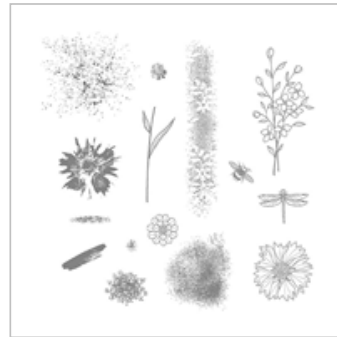

# Supply List

Mar 26, 2019

Place Order

[jackie@jackiebeers.com](mailto:jackie@jackiebeers.com)

Fable Friends Cling Stamp Set

148670

\$22.00

Touches Of Texture Clear-Mount Stamp Set

143251  
\$33.00

Daffodil Delight 8-1/2" X 11" Cardstock

119683  
\$8.50

Flirty Flamingo 8-1/2" X 11" Cardstock

141416  
\$8.50

Whisper White 8-1/2" X 11" Cardstock

100730  
\$9.75

Balmy Blue Classic Stampin' Pad