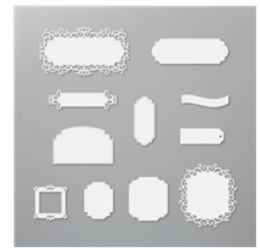

Flirty Flamingo 8-
1/2" X 11"
Cardstock -
141416

Price: \$9.25

Basic White 8-1/2"
X 11" Cardstock -
159276

Price: \$10.25

Scalloped
Contours Dies -
155560

Price: \$35.00

Ornate Frames
Dies - 150664

Sale: \$27.20