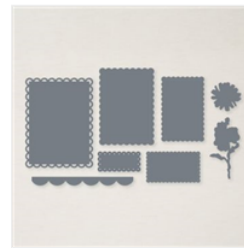

Supply List

Mar 21, 2023

Patty Bennett

510-724-1693

pattystamps@comcast.net

www.PattyStamps.com

Measure Of Love
Photopolymer
Stamp Set
(English) - 154997

Price: \$17.00

Flirty Flamingo 8-
1/2" X 11"
Cardstock -
141416

Price: \$9.25

Basic White 8-1/2"
X 11" Cardstock -
159276

Price: \$10.25

Scalloped
Contours Dies -
155560

Price: \$35.00

Ornate Frames
Dies - 150664

Sale: \$27.20