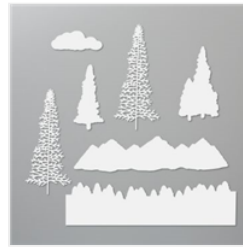

[Mountain Air Photopolymer Stamp Set \(En\) - 151610](#)

Price: \$20.00

[Majestic Mountain Dies - 151608](#)

Price: \$36.00

[Soft Suede 8-1/2" X 11" Cardstock - 115318](#)

Price: \$8.75

[Crumb Cake 8-1/2" X 11" Cardstock - 120953](#)