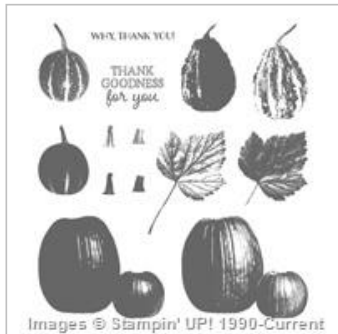

144236

\$6.00

Images © Stampin' UP! 1990-Current

Very Vanilla 8-1/2" X  
11" Cardstock

101650

\$9.00

Images © Stampin' UP! 1990-Current

Painted Autumn  
Designer Series

Paper

144613

\$11.00

Images © Stampin' UP! 1990-Current

Old Olive 8-1/2" X 11"  
Cardstock

100702

\$8.00

Images © Stampin' UP! 1990-Current

Gourd Goodness  
Photopolymer Stamp

Set

144785

\$17.00

Images © Stampin' UP! 1990-Current

Early Espresso  
Classic Stampin' Pad

126974

\$6.50