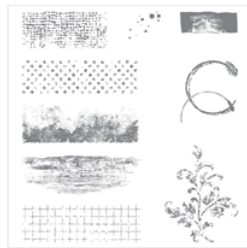

Supply List

May 15, 2021

Place Order
dflever@comcast.net

[Shine On Specialty Designer Series Paper - 140579](#)

Price: \$13.00

[Timeless Textures Clear-Mount Stamp Set - 140517](#)

Price: \$20.00

[Timeless Textures Wood-Mount Stamp Set - 140514](#)

Price: \$28.00

[Sunburst Sayings Clear-Mount Stamp Set - 140725](#)

Price: \$18.00

[Sunburst Sayings Wood-Mount Stamp Set - 140722](#)

Price: \$25.00

[Whisper White 8-1/2" X 11" Thick Cardstock - 140272](#)