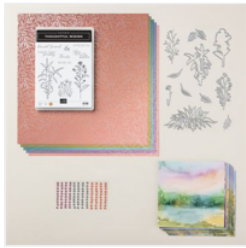

Supply List

Aug 13, 2024

Place Order

scrapbkheaven1@aol.com

Thoughtful Journey Suite Collection (English) - 163320

Price: \$86.75

Thoughtful Wishes Bundle (English) - 163314

Price: \$55.75

Thoughtful Wishes Cling Stamp Set (English) - 163305

Price: \$25.00

Thoughtful Designs 12" X 12" (30.5 X 30.5 Cm) Specialty Designer Series Paper - 163317

Price: \$11.00

Thoughtful Journey 6" X 6" (15.2 X 15.2 Cm) Designer Series Paper - 163303

Sale: \$10.62

Price: \$12.50

Mossy Meadow 8-1/2" X 11" Cardstock - 133676

Price: \$11.50

Fresh Freesia 8-1/2" X 11" Cardstock - 155613

Price: \$11.50

Mossy Meadow Classic Stampin' Pad - 147111

Price: \$9.00