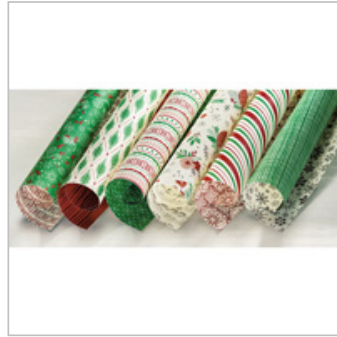

144328

\$52.00

This Christmas  
Designer Series  
Specialty Paper

141628

\$13.00

Cherry Cobbler 8-1/2"  
X 11" Cardstock

119685

\$8.75