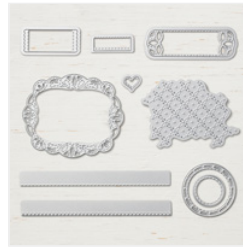

[Petal Promenade
8-1/2" X 11"
Cardstock Pack -
146908](#)

Price: \$8.50

[Stitched Labels
Dies - 146828](#)

Price: \$33.00

[Prepaid Paper
Pumpkin
Subscription 1-
Month - 137858](#)

Price: \$21.00

[Prepaid Paper
Pumpkin
Subscription 3-
Month - 137859](#)