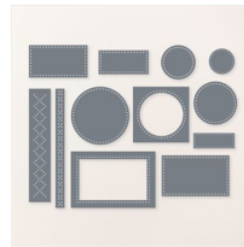

Everyday Details
Dies - 162864

Price: $34.00