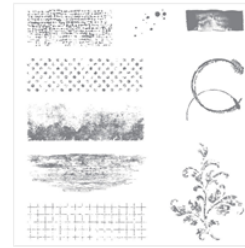

[Timeless Textures Clear-Mount Stamp Set - 140517](#)

Price: $20.00