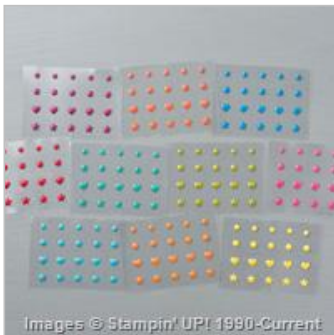

141706

\$35.00

Brights Enamel
Shapes

141680

\$9.00

Stampin'
Dimensionals

104430

\$4.00