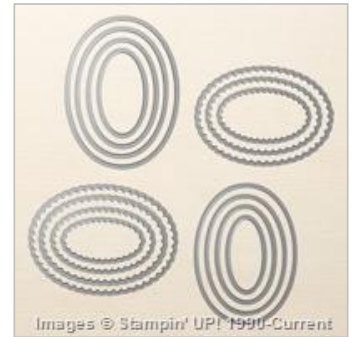

Tree Builder Punch

138295

\$18.00

Owl Builder Punch

118074

\$18.00

Layering Ovals

Framelits Dies

141706

\$35.00

Brights Enamel
Shapes

141680

\$9.00

Stampin'
Dimensionals

104430

\$4.00