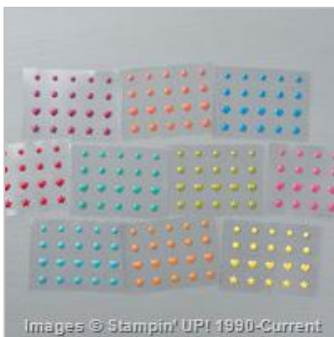

141706

\$35.00

Brights Enamel
Shapes

141680

\$9.00

Stampin'
Dimensionals

104430

\$4.00