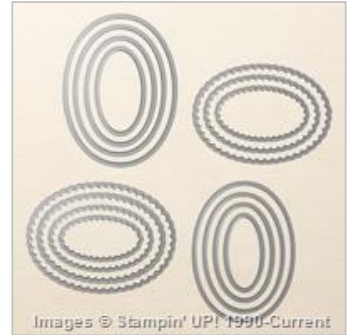

Tree Builder Punch

138295

\$18.00

Owl Builder Punch

118074

\$18.00

Layering Ovals

Framelits Dies

141706

\$35.00

Brights Enamel
Shapes

141680

\$9.00

Stampin'
Dimensionals

104430

\$4.00