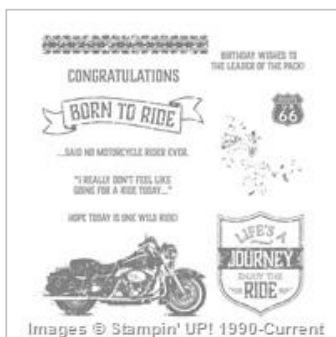

[One Wild Ride Wood-Mount Stamp Set](#)

141721

$29.00