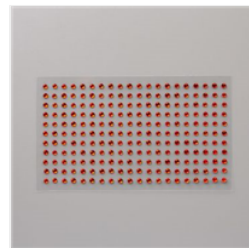

[Red Rhinestone
Basic Jewels -
146924](#)

Price: £6.50