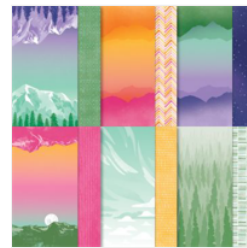

Beautiful Shapes
Dies - 158046

Sale: \$23.20

Price: \$29.00

Layering Circles
Dies - 151770

Price: \$35.00

Enjoy The Journey
12" X 12" (30.5 X
30.5 Cm) Designer
Series Paper -
160586

Sale: \$9.60

Price: \$12.00

Tea Boutique 6" X
6" (15.2 X 15.2
Cm) Designer
Series Paper -
158659

Sale: \$8.40

Price: \$12.00

Night Of Navy 8-
1/2" X 11"
Cardstock -
100867

Price: \$10.00

Crushed Curry 8-
1/2" X 11"
Cardstock -
131199