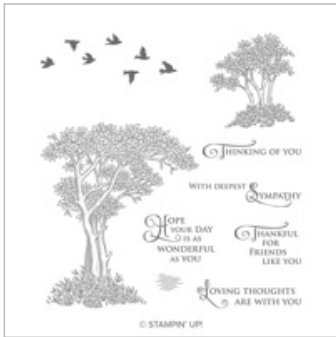

Supply List

Apr 25, 2019

Glenda Calkins

616-340-2406

glenda@thestampcamp.com

<https://www.stampinup.com/ecweb/default.aspx?dbwsdemoid=2210187>

[Golden Afternoon Cling Stamp Set](#)

148772