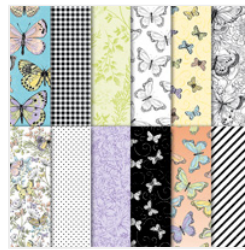

Price: \$28.00

[Botanical Butterfly  
Designer Series  
Paper - 149622](#)

Price: \$0.00

[Twinkle Twinkle  
Designer Series  
Paper - 146284](#)

Price: \$11.00

[Balmy Blue Classic  
Stampin' Pad -  
147105](#)