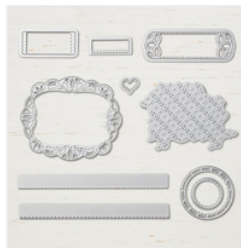

Copper Foil Sheets
- 142020

Price: \$5.00

Woodland
Textured
Impressions?
Embossing Folder
- 139673

Price: \$8.50

Snowfall Thinlits
Dies - 149692

Price: \$39.00

Sparkle Glimmer
Paper - 146957

Price: \$5.00

Whisper White 8-
1/2" X 11"
Cardstock -
100730

Price: \$9.75

Shaded Spruce 8-
1/2" X 11"
Cardstock -
146981

Price: \$8.75

Stitched Labels
Dies - 146828

Price: \$33.00

Frosted & Clear
Epoxy Droplets -
147801