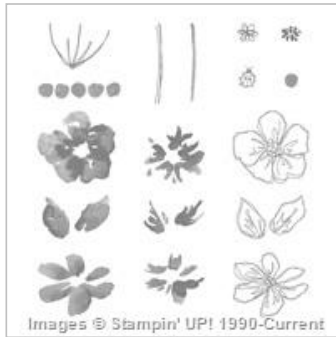

Supply List

Jun 25, 2017

Patty Bennett

510-724-1693

pattystamps@comcast.net

www.PattyStamps.com

[Penned & Painted
Photopolymer Stamp
Set](#)

141938
\$25.00