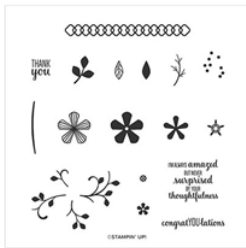

Supply List

Apr 1, 2020

Lisa Ann Bernard

(707) 513-7718

lisa@queenbcreations.net

<http://www.queenbcreations.net>

Thoughtful Blooms
Photopolymer
Stamp Set
(English) - 152290
Price: \$0.00

Small Bloom
Punch - 152316
Price: \$0.00

1" (2.5 Cm) Circle
Punch - 119868
Price: \$13.00

3/4" (1.9 Cm)
Circle Punch -
119873
Price: \$13.00

Mango Melody 8-
1/2" X 11"
Cardstock -
146989
Price: \$8.75

Whisper White 8-
1/2" X 11"
Cardstock -
100730
Price: \$9.75