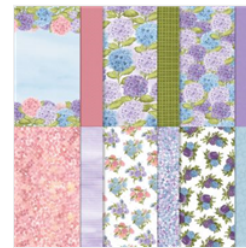

Heal Your Heart
Cling Stamp Set
(English) - 155291

Price: \$0.00

Painted Labels
Dies - 151605

Sale: \$14.00

Price: \$35.00

Hydrangea Hill
Designer Series
Paper - 154570

Sale: \$4.60

Price: \$11.50

Pastel Pearls -
154571

Sale: \$3.25

Price: \$6.50

3/8" (1 Cm)
Gorgeous Grape
Sheer Ribbon -
154572

Sale: \$2.80

Price: \$7.00

Gorgeous Grape
8-1/2" X 11"
Cardstock -
146987

Price: \$10.00