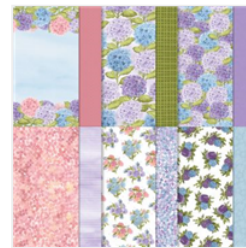

[Heal Your Heart Cling Stamp Set \(English\) - 155291](#)

Price: \$0.00

[Painted Labels Dies - 151605](#)

Sale: \$14.00

Price: ~~\$35.00~~

[Hydrangea Hill Designer Series Paper - 154570](#)

Sale: \$4.60

Price: ~~\$11.50~~

[Pastel Pearls - 154571](#)

Sale: \$3.25

Price: ~~\$6.50~~

[3/8" \(1 Cm\) Gorgeous Grape Sheer Ribbon - 154572](#)

Sale: \$2.80

Price: ~~\$7.00~~

[Gorgeous Grape 8-1/2" X 11" Cardstock - 146987](#)

Price: \$11.50