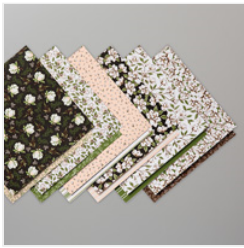

# Supply List

Apr 2, 2020

Tracy Bradley

[tracy@stampingwithtracy.com](mailto:tracy@stampingwithtracy.com)

[www.stampingwithtracy.com](http://www.stampingwithtracy.com)

Magnolia Lane  
Designer Series  
Paper - 149484

Price: \$11.50

Good Morning  
Magnolia Cling  
Stamp Set -  
149298

Price: \$36.00

Basic Adhesive-  
Backed Sequins -  
146933

Price: \$7.00

Mossy Meadow  
Classic Stampin'  
Pad - 147111

Price: \$7.50

Petal Pink 8-1/2" X  
11" Cardstock -  
146985

Price: \$8.75

Mossy Meadow 8-  
1/2" X 11"  
Cardstock -  
133676

Price: \$8.75

Whisper White 8-  
1/2" X 11"  
Cardstock -  
100730

Price: \$9.75

Snail Adhesive -  
104332

Price: \$7.00

Stampin'  
Dimensionals -  
104430